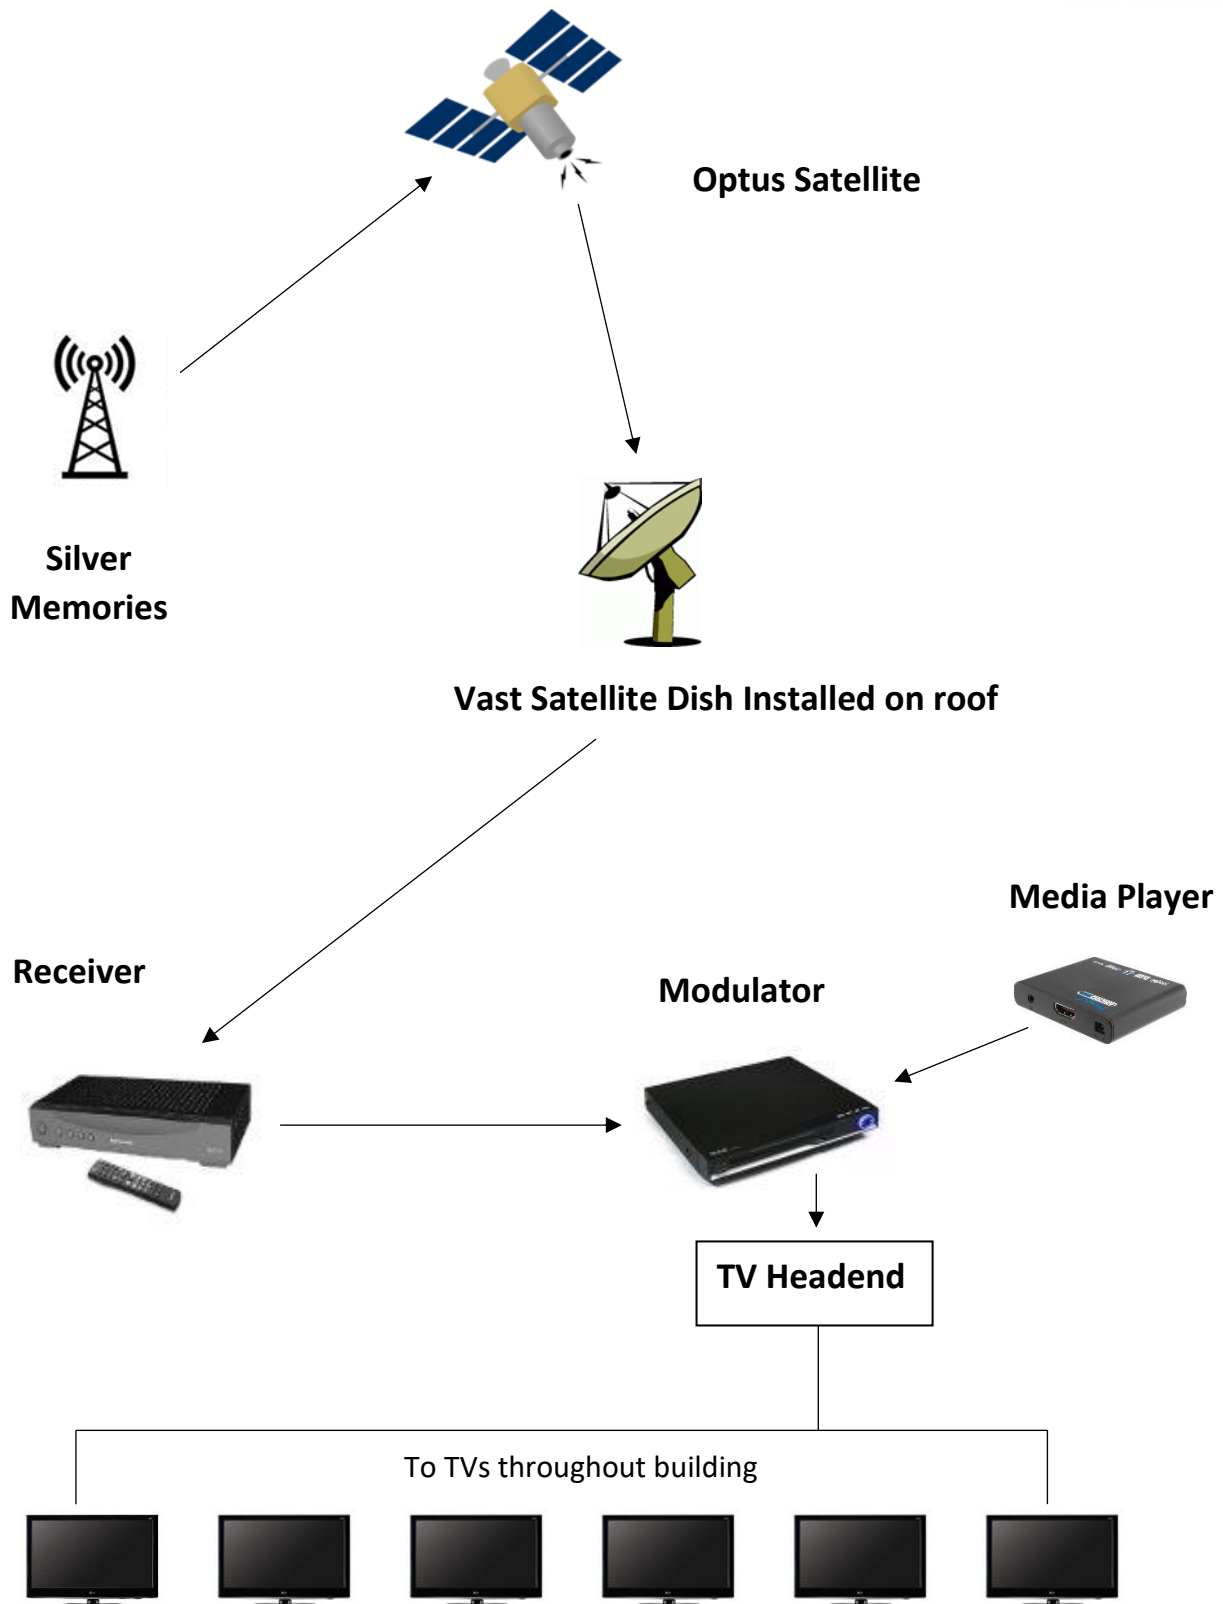

Silver Memories ViaTelly System Installation Diagram

**Music and Images broadcast through all TVs connected to Headend.
(only available if there is a spare channel on a MATV system)**